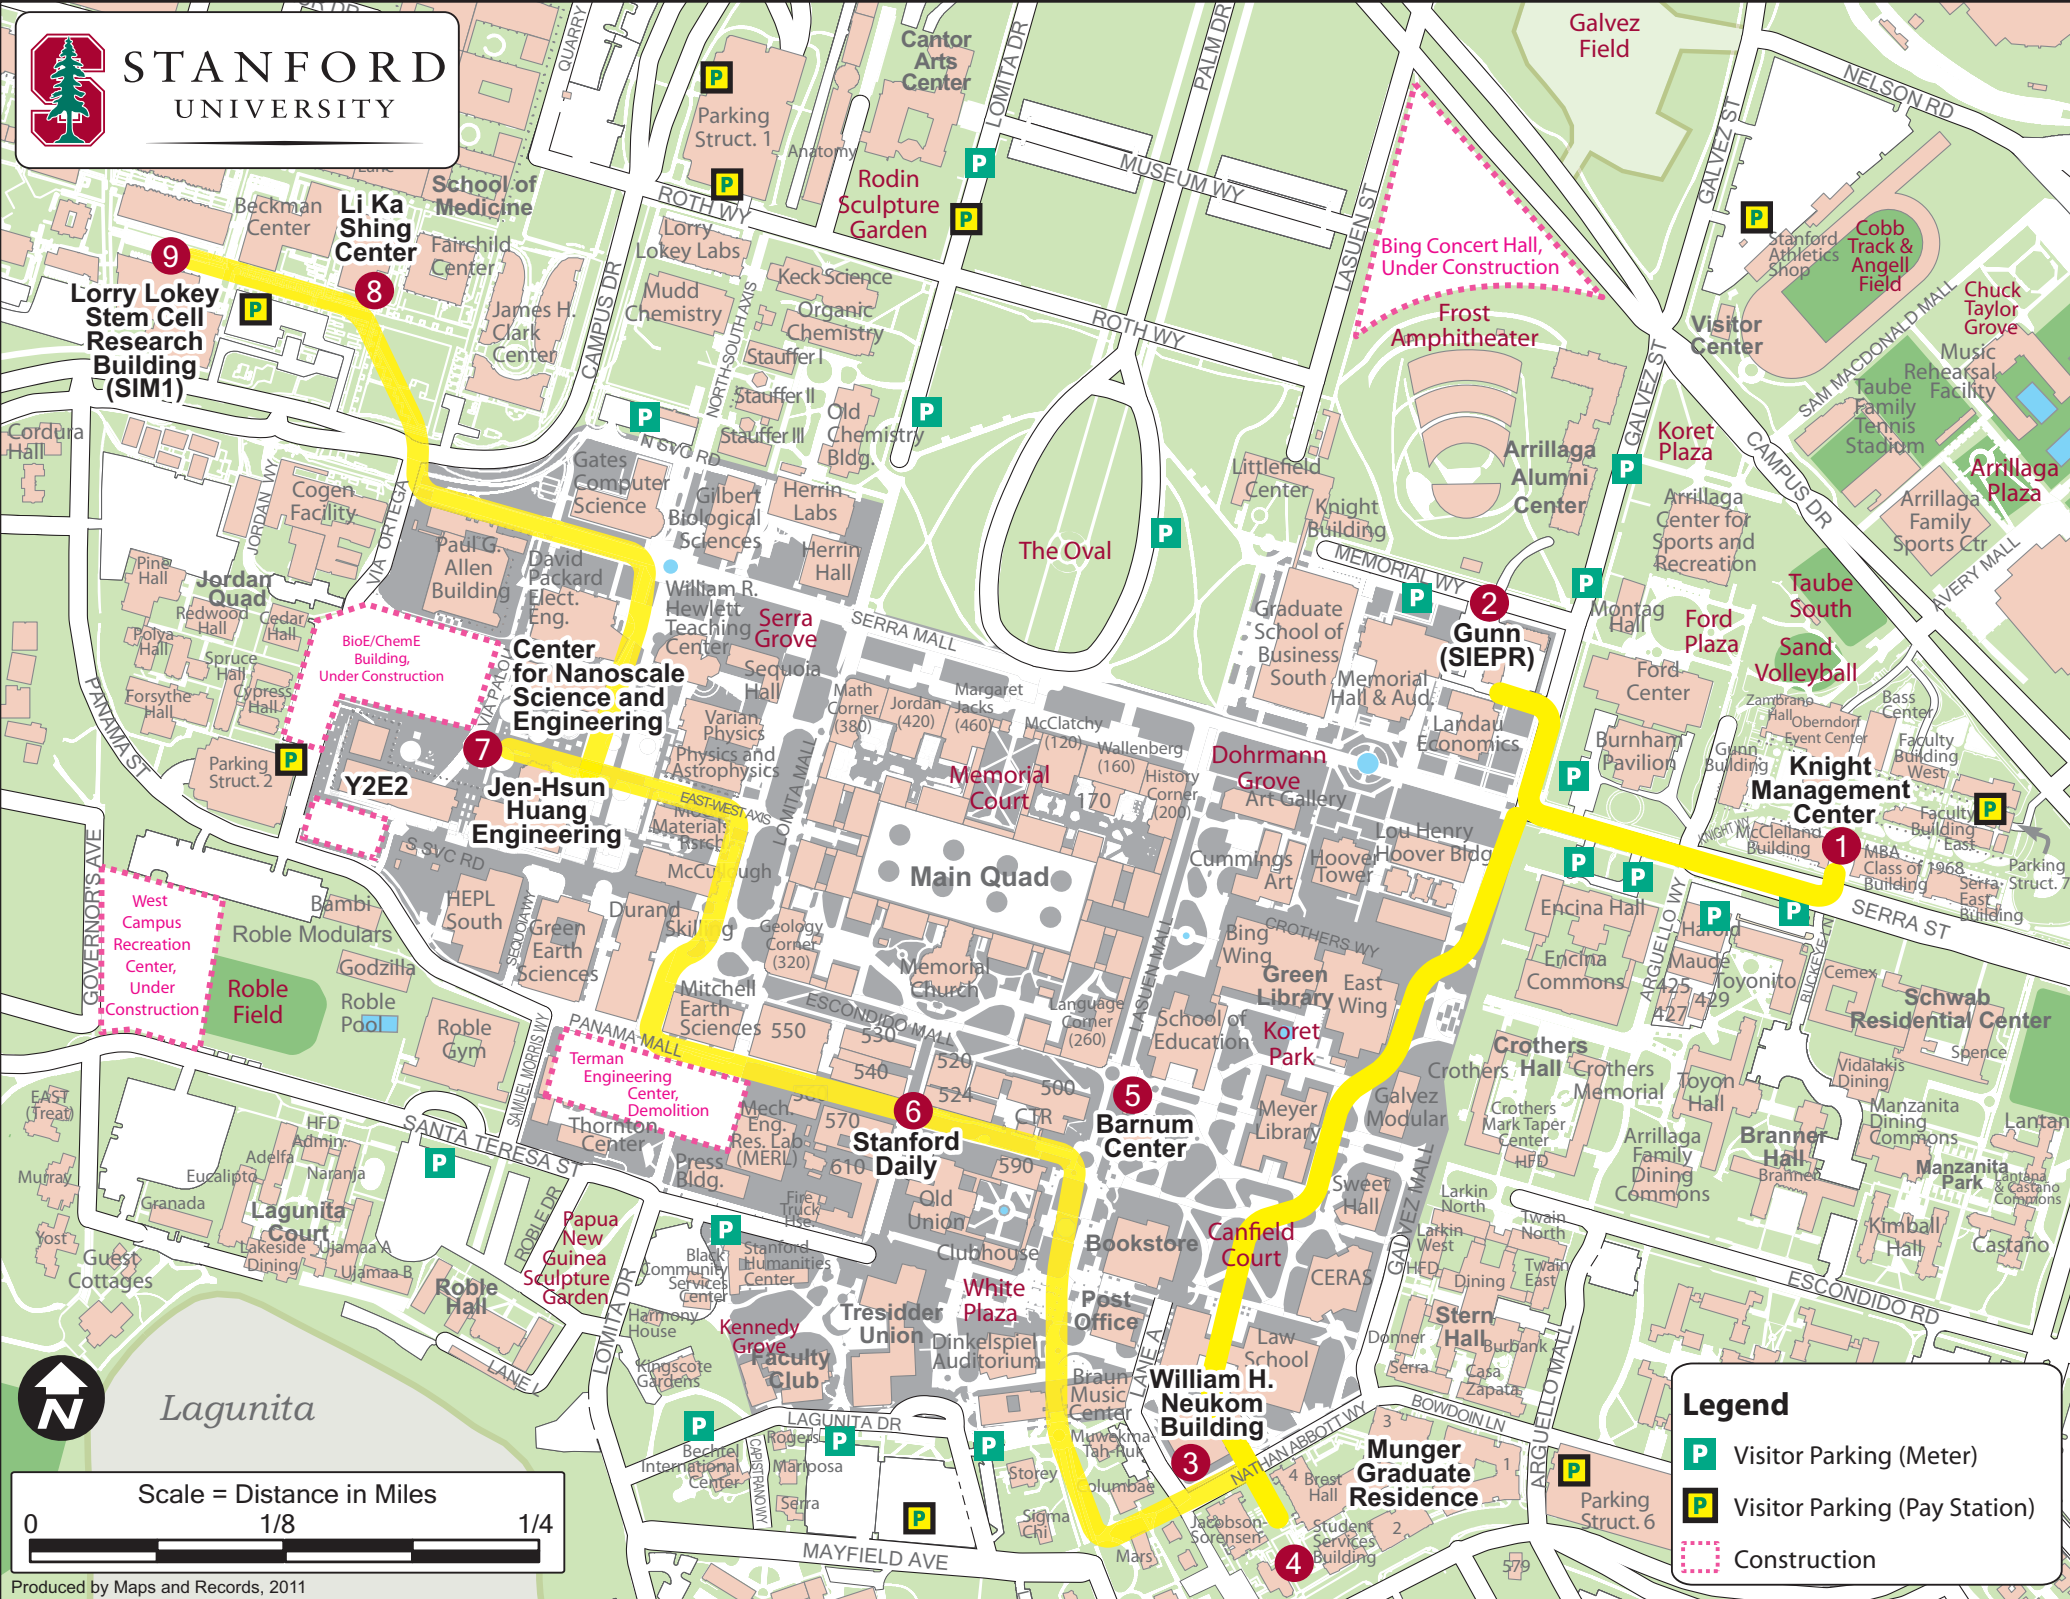

STANFORD UNIVERSITY

Legend	
	Visitor Parking (Meter)
	Visitor Parking (Pay Station)
	Construction